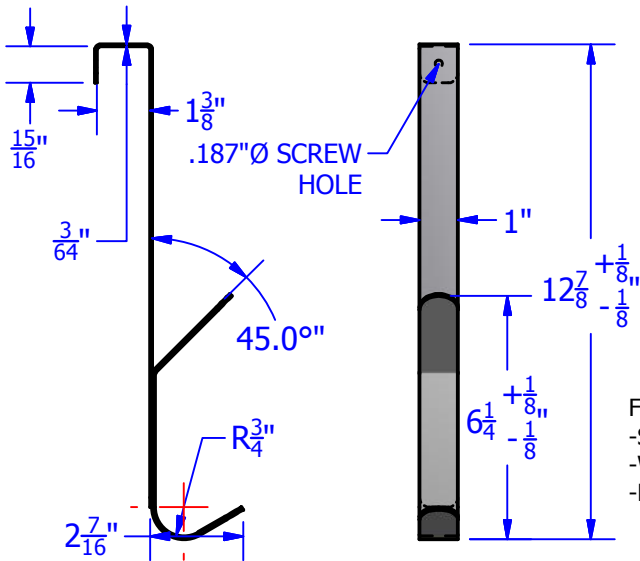

Technical Data

S-5037-XX DOOR HANGING CLOTHES HOOK

FINISH CODE:

- SS = SATIN STAINLESS STEEL
- WW = WET WHITE POWDER COATED
- PC = POWDER COATED (OTHER, SPECIFY COLOR)

DATA CURRENT AS OF: 2/27/2012

Construction:

HANGER: 18 GAUGE TYPE 304 STAINLESS STEEL
 HOOK: 14 GAUGE TYPE 304 STAINLESS STEEL WELDED TO HANGER

Operation:

HANGS ON ANY STANDARD DOOR WIDTH OF $1\frac{3}{8}"$.
 USE AS CLOTHES HOOK.

Installation:

HANG ON ANY STANDARD DOOR WIDTH ($1\frac{3}{8}"$).
 OPTIONAL SCREW HOLE IF REQUIRED.

Guide Specification:

DOOR HANGING CLOTHES HOOK.
 FITS ALL STANDARD DOOR WIDTHS ($1\frac{3}{8}"$).
 FINISHES AS INDICATED.

Brey-Krause Mfg. reserves the right to make changes in design and/or material without formal notice and without incurring any obligation.